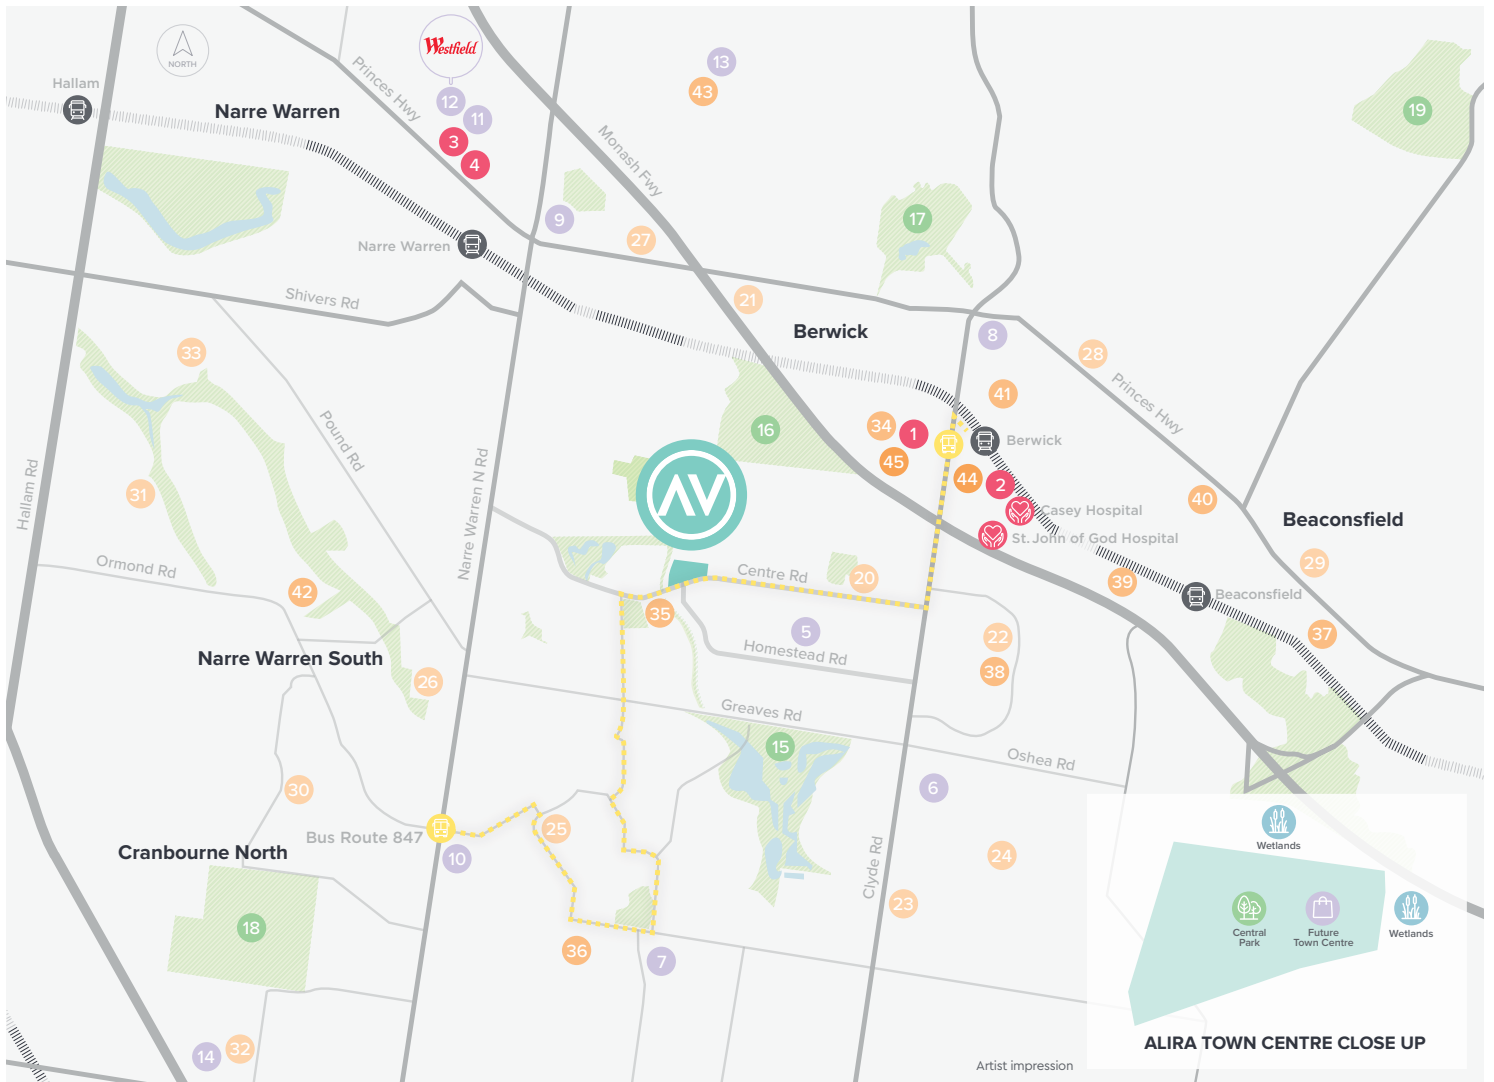

## Transport

- Berwick Train Station
- Beaconsfield Train Station
- Narre Warren Train Station
- Hallam Train Station
- Bus Route 847

## Health & Community

- Casey Hospital
- St John of God Hospital
- 1. Berwick Healthcare
- 2. Casey Superclinic
- 3. Bunjil Place
- 4. Narre Warren Library

## Retail & Entertainment

5. Old Cheese Factory & Farmers Market
6. Eden Rise Village
7. Eve Central
8. Berwick Village
9. Casey Central
10. Casey Lifestyle Centre
11. Village Cinemas Fountain Gate
12. Westfield Fountain Gate
13. Parkhill Plaza
14. Springhill Shopping Centre

## Parks & Recreation

15. Berwick Springs
16. Sweeney Reserve
17. Wilson Botanic Park
18. Cranbourne Golf Club
19. Berwick Montuna Golf Park